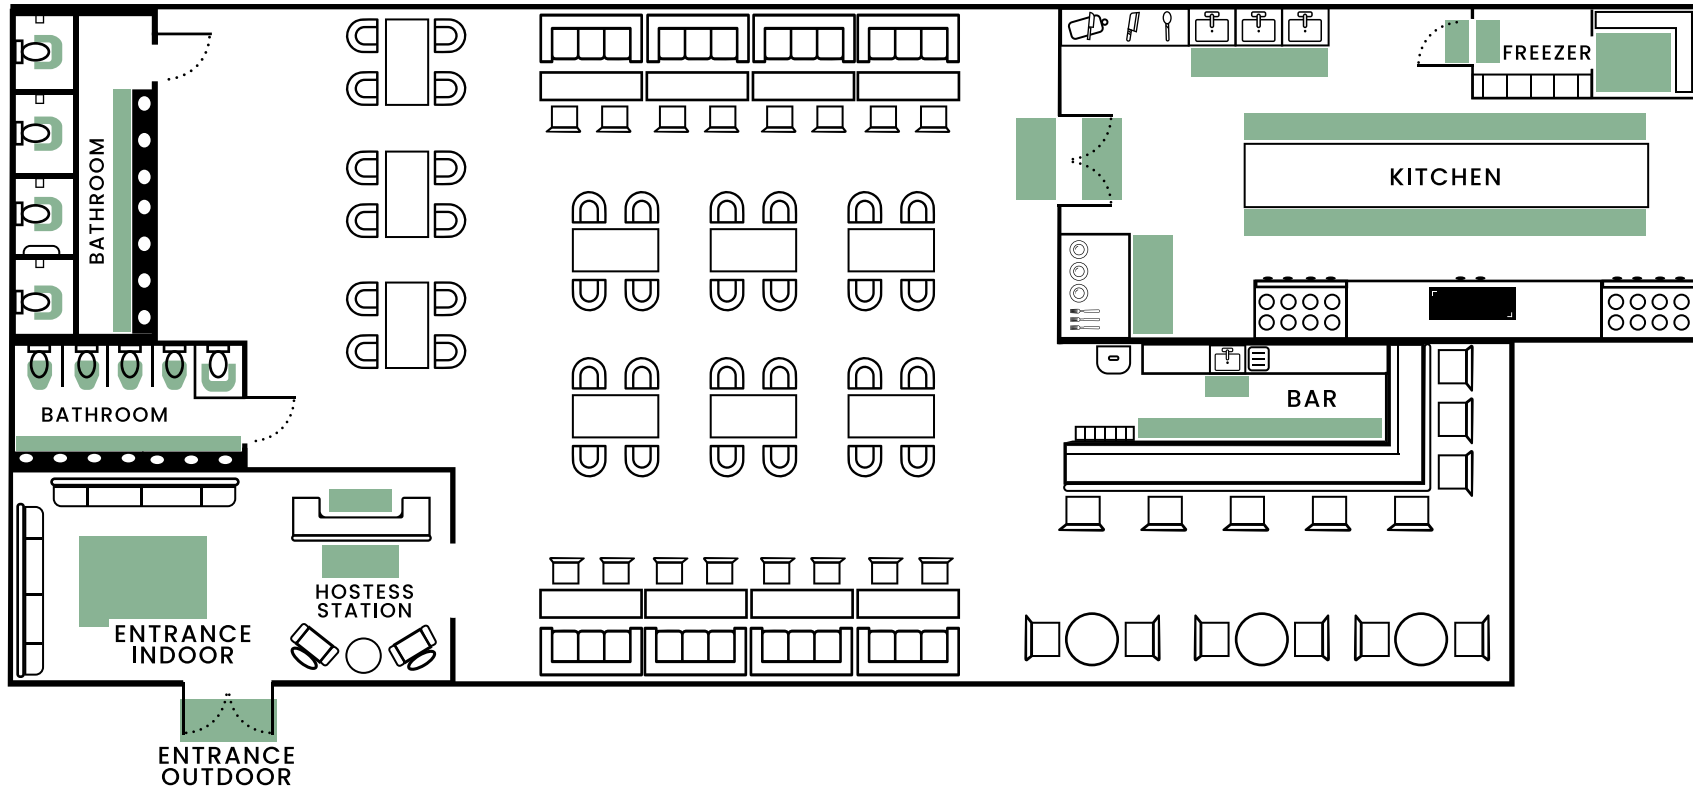

Mat Placement Guide

Food Service / Restaurant

Area	Product Recommended	Area	Product Recommended
Entrance Outdoor	SuperScrape Plus	Drink Fountains	SuperScrape Plus
Entrance Outdoor	Brush Hog	Drink Fountains	WaterHog
Entrance Outdoor	SuperScrape Impressions	Drink Fountains	Sure Stride
Entrance Indoor	WaterHog	Kitchen <i>Transition</i>	Grease Hog
Entrance Indoor	WaterHog Logo Inlay	Kitchen <i>Workstation</i>	Comfort Flow
Entrance Indoor	ColorStar	Kitchen <i>Workstation</i>	Cushion Station <i>with holes</i>
Entrance Indoor	ColorStar Impressions	Kitchen <i>Fryers/Freezer</i>	Traction Tread Grit
Hostess Station	Hog Heaven	Kitchen <i>Freezer</i>	Traction Tread
Hostess Station	GetFit StandUp	Kitchen <i>Freezer</i>	Safety Scrape
Bar	Comfort Flow	Restrooms	CleanShield Urinal Mats
Bar	Complete Comfort II	Restrooms	CleanShield Commode Mats
Bar	Cushion Station	Restrooms <i>Sink</i>	Sure Stride